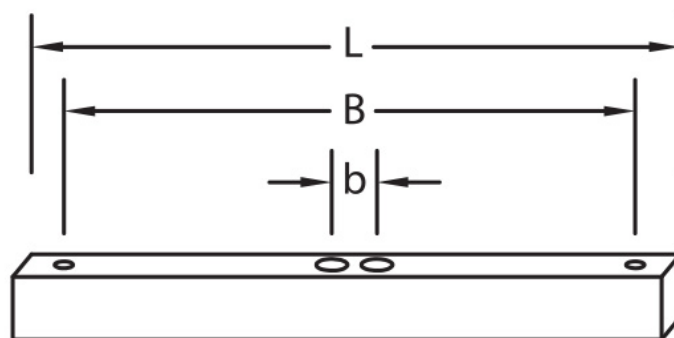

LED-Duo

Mångsidig belysning för kontor och allmänna lokaler

Technical Specifications

Model	LED-Duo-209	LED-Duo-218	LED-Duo-222
Power	2x10W	2x19W	2x24W
Dimensions (length x width x height mm)	659 x 208 x 74	1269 x 208 x 74	1569 x 208 x 74
Socket Type	T8 / G13		
Input Voltage	230 V AC, 50/60 Hz		
Warranty	3 years		
Protection Class	IP-21, when equipped with louvre IP-44, when equipped with cover		
Housing Material	Body of white painted galvanized steel sheet or aluminium, ends of ABS plastic		
Cover Material	Acrylic with clear or opal surface, ribbed on the inside		
Connection	Through 3 x 2,5 mm ² Feed throughs in the centre of the luminaire (2 pcs.) Feed-through at both ends		
Installation	Wall surface, ceiling, suspension rail, hanging tube Suspended or recessed mounting		
Additional information	Applicable for LED tubes, can not be used with traditional fluorescent tubes. Through-wiring available on request. Light distribution data (Eulumdat files) available for lighting design.		

Dimensions

W = 208
H = 74

L = 659 / 1269 / 1569
B = 450 / 900 / 1200
b = 50

Made in Finland