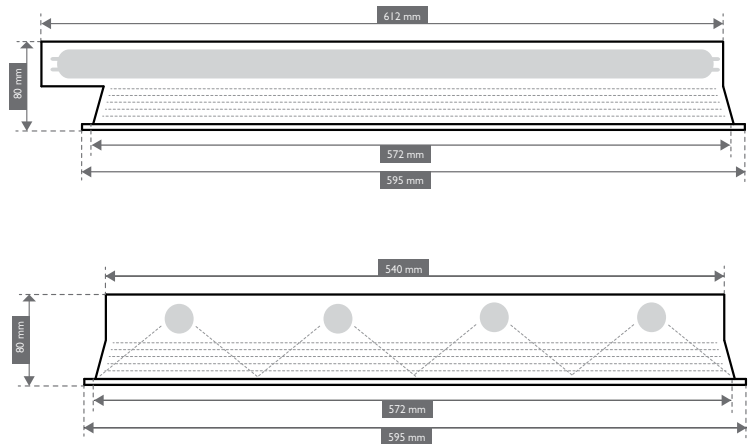

## Technical specifications

Model	LED-BOXEO G3+/G4
Power	40W
Total Weight	2 825 g
Energy Efficiency Class	A+
Color Temperature <sup>1)</sup>	4 000 K
Rated Luminous Flux	3 500 lm
Socket Type	T8 / G13
Input Voltage	230 V AC, 50/60 Hz
Power Factor	0.95
THD	10 %
Color Rendering Index (CRI)	> Ra 80
Average Lifespan $L_{70B_{50}} / T_a 25\text{ }^{\circ}\text{C}$	125 000 hours
Warranty	7 years (5 years + 2 years with registration)
Operating Temperature	- 40 °C – + 50 °C
Operating Humidity	< 90 %
Protection Class	IP20
Housing Material	Steel tinplate
Optics	Closed parabolic louvre