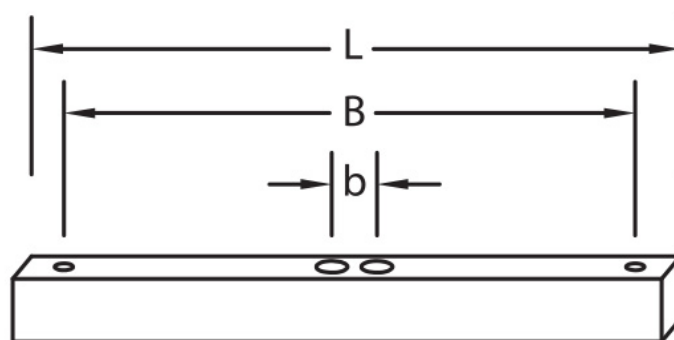

LED-Duo

Mångsidig belysning för kontor och allmänna lokaler

Technical Specifications

Model	LED-Duo-209	LED-Duo-218	LED-Duo-222
Power	2x10W	2x19W	2x24W
Dimensions (length x width x height mm)	659 x 208 x 74	1269 x 208 x 74	1569 x 208 x 74
Socket Type	T8 / G13		
Input Voltage	230 V AC, 50/60 Hz		
Warranty	3 years		
Protection Class	IP-21, when equipped with louvre IP-44, when equipped with cover		
Housing Material	Body of white painted galvanized steel sheet or aluminium, ends of ABS plastic		
Cover Material	Acrylic with clear or opal surface, ribbed on the inside		
Connection	Through 3 x 2,5 mm ² Feed throughs in the centre of the luminaire (2 pcs.) Feed-through at both ends		
Installation	Wall surface, ceiling, suspension rail, hanging tube Suspended or recessed mounting		
Additional information	Applicable for LED tubes, can not be used with traditional fluorescent tubes. Through-wiring available on request. Light distribution data (Eulumdat files) available for lighting design.		

Dimensions

W = 208
H = 74

L = 659 / 1269 / 1569
B = 450 / 900 / 1200
b = 50

Made in Finland